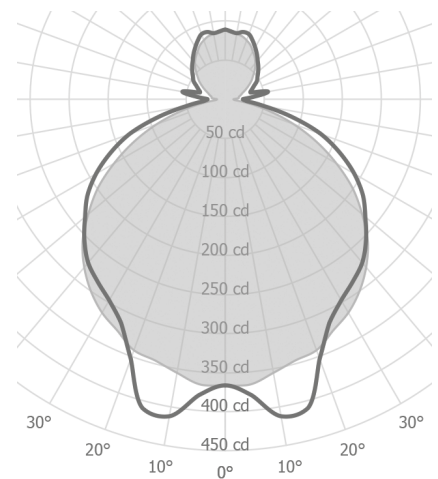

Example fixture number:

1821 - P - 49 - L - 30 - 2 - RD - S - X - SW - 19
- SC - CC