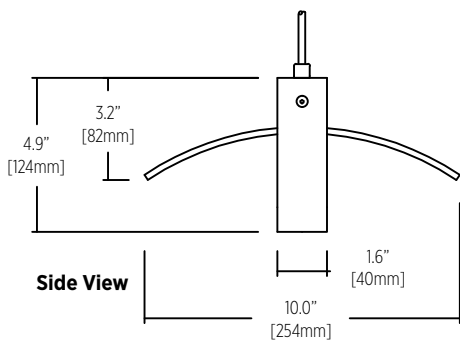

INSTALLATION TYPE

Straight cables with remote driver