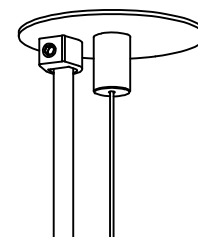

MOP-2-2 Order Separately

Mounting Option Power 2-2
Suspension assembly
Installed in drywall or wood ceiling