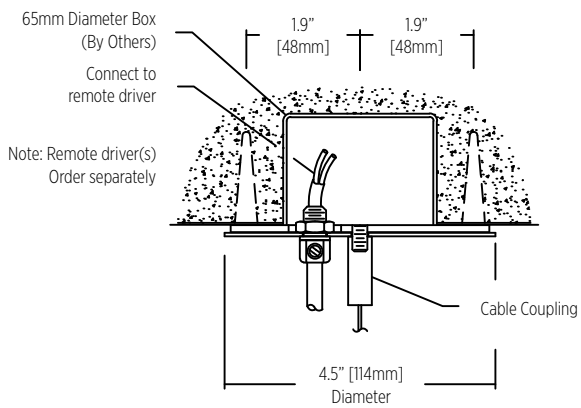

### MOP-3 Order Separately

Mounting Option Power 3  
65mm Diameter Box (By Others)  
Installed in drywall, wood or concrete ceiling