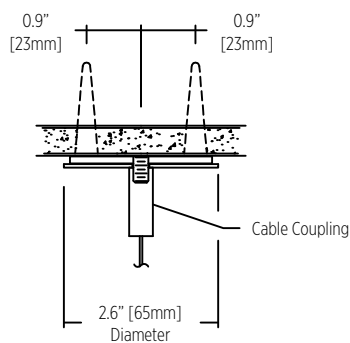

Mounting Option - Non Power
Suspension Assembly
Installed in drywall, wood or concrete ceiling