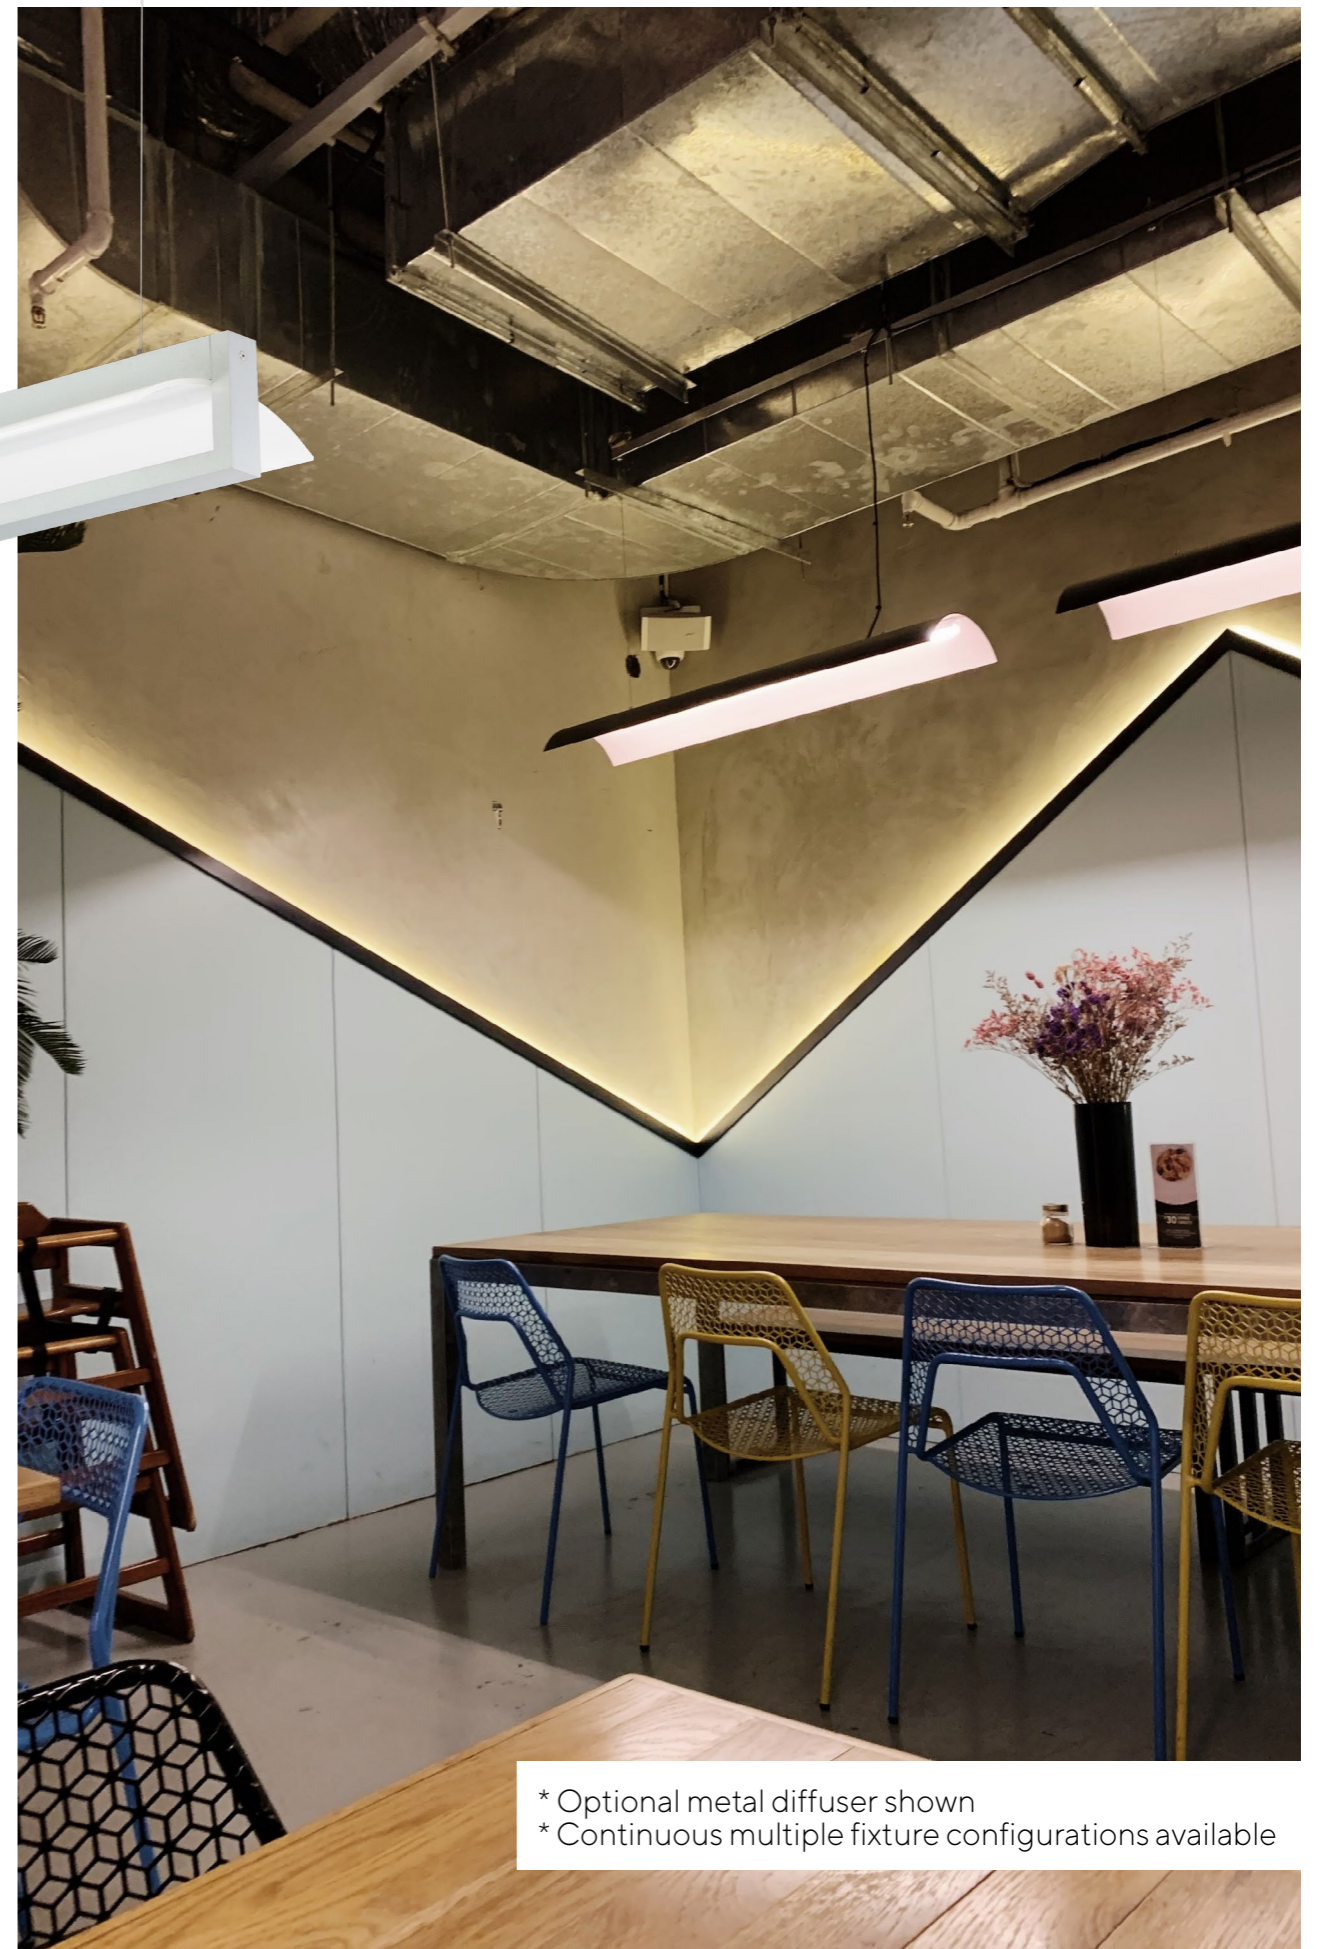

* Optional metal diffuser shown
* Continuous multiple fixture configurations available