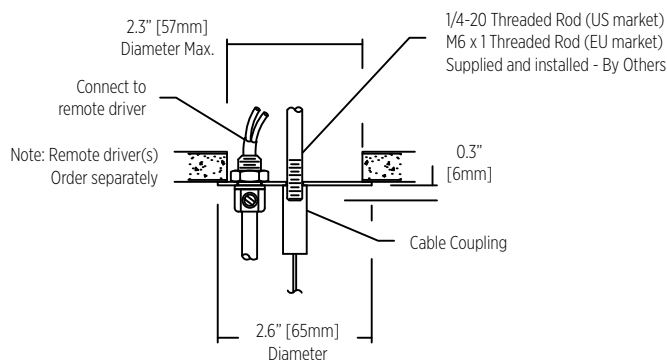

MOP-2-2 Order Separately

Mounting Option Power 2-2
Suspension assembly
Installed in drywall or wood ceiling