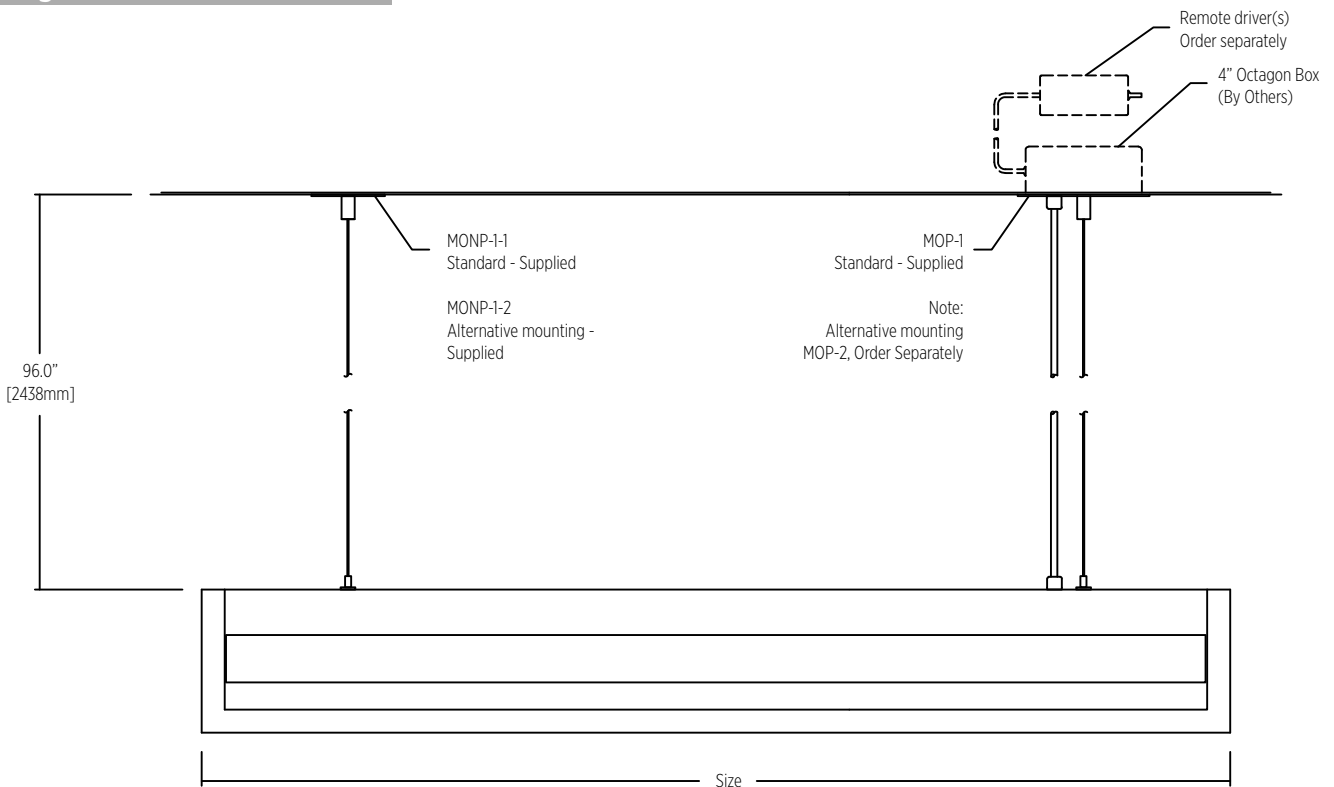

INSTALLATION TYPE

Straight cables with remote driver